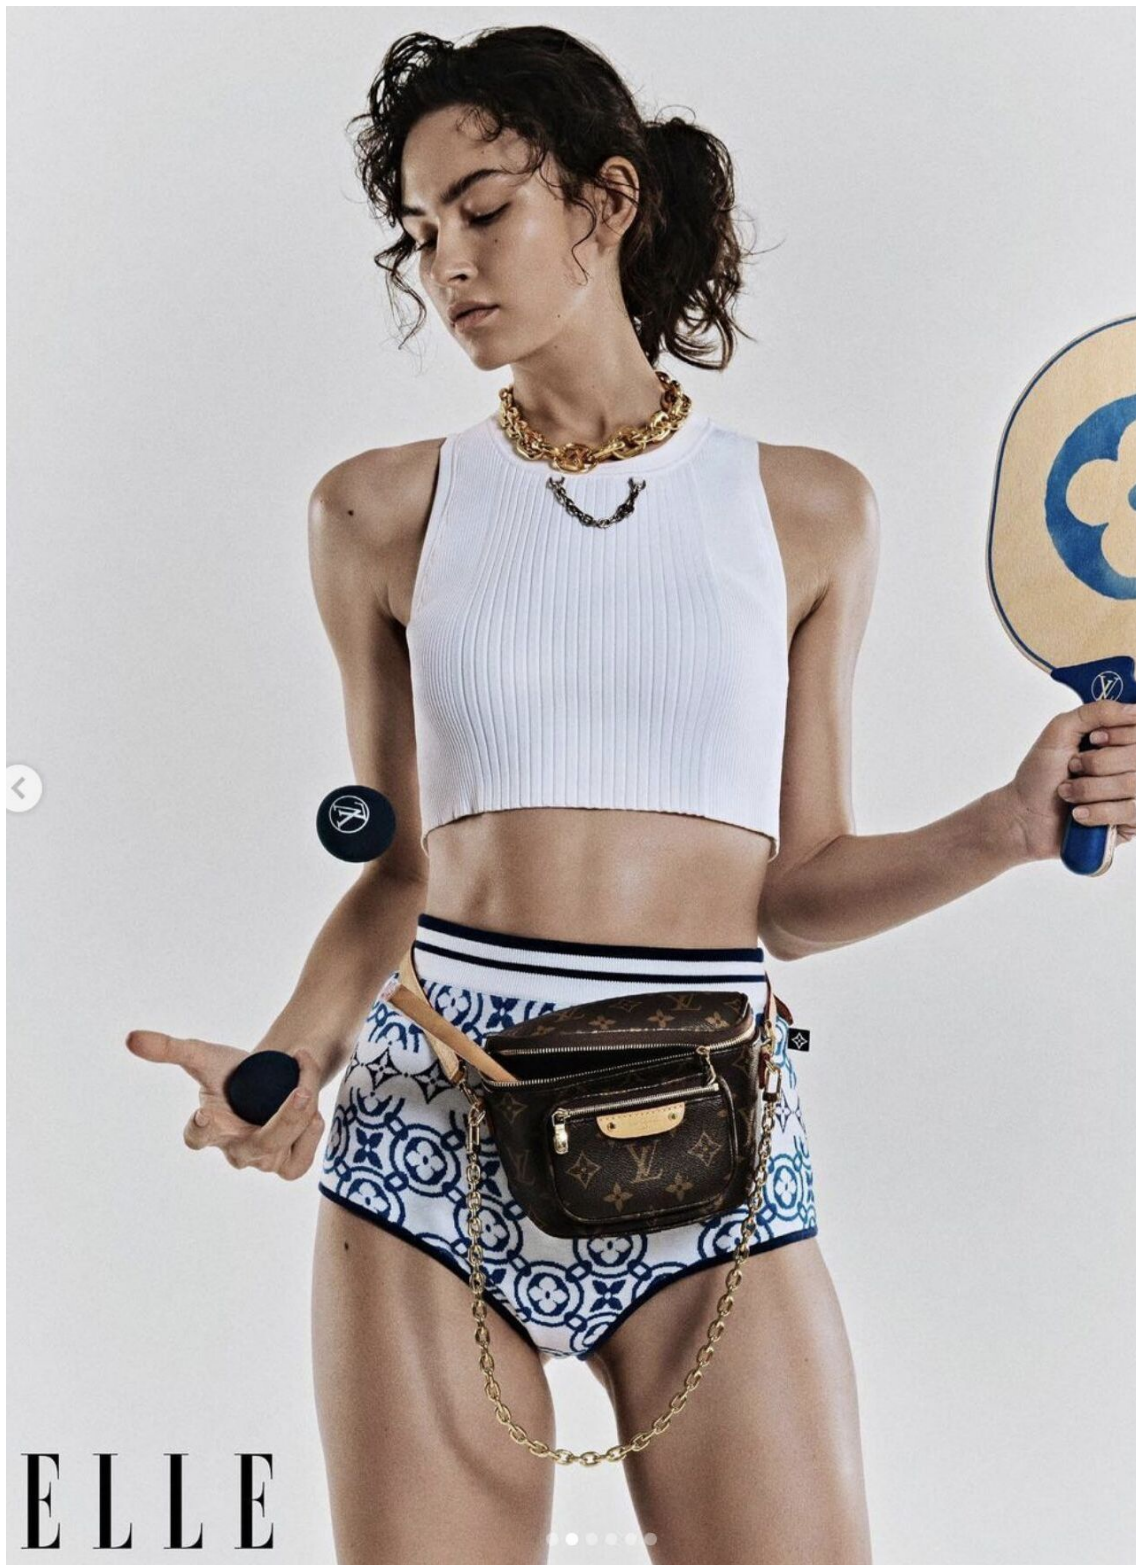

LUIZA MEDEIROS

height 5'10.5 · bust 31.5" · cup B · waist 23.5" · hips 35.5" · dress 34-36 EU/4-6 US/6-8 UK
shoes size 40 EU/9 US/6.5 UK · hair brown · eyes brown